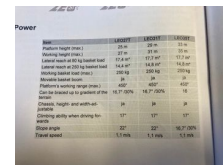

Teupen Leo 35 T/ SOLD

Construction	Aerial platform
Year	2017
Price	€ 109.750,-
Fuel	Other
Operating hours	1.133 h
Weight	6.100 kg
Lifting capacity	250 kg
General state	Good
Technical state	Good
Optical state	Good

Description

EPA Marked: yes

Delivery terms: EXW

Teupen Leo 35T

- * 2017
- * 1133 working hours
- * 35 meters working height
- * 20 meters horizontal range
- * 250 kg lifting capacity
- * Diesel and Electrically operated
- * Adjustable tracks
- * Remote control
- * Stamp machine
- * Coming home function
- * Memo function
- * incl. all documents